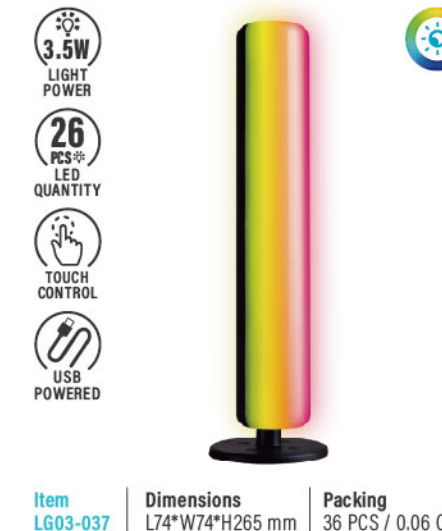

- 3.5W LIGHT POWER
- 26 PCS LED QUANTITY
- TOUCH CONTROL
- USB POWERED

Item LG03-037 | Dimensions L74*W74*H265 mm | Packing 36 PCS / 0.06 CBM