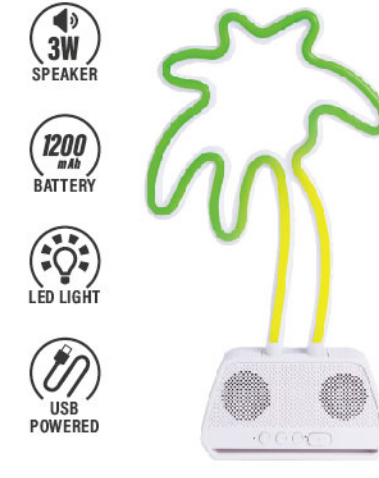

Item BT03-253 | **Dimensions** L185*W50*H325 mm | **Packing** 12 PCS / 0.05 CBM