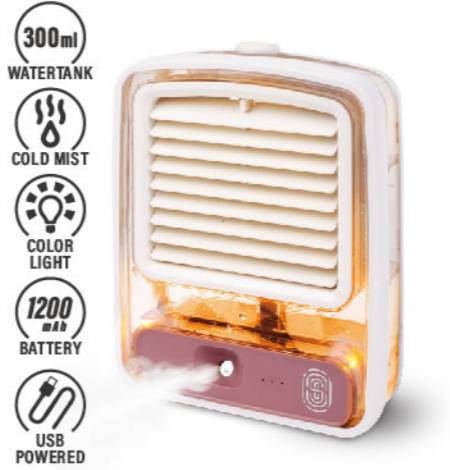

Item FA02-015
Dimensions L145*W53*H183 mm
Packing 48 PCS / 0.12 CBM