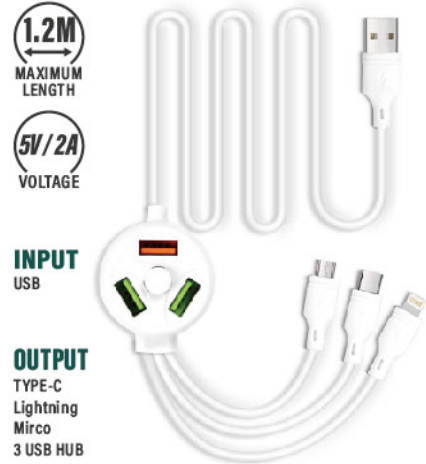

Item UC07-009 | Length 1.2 M | Packing 48 PCS / 0.01CBM