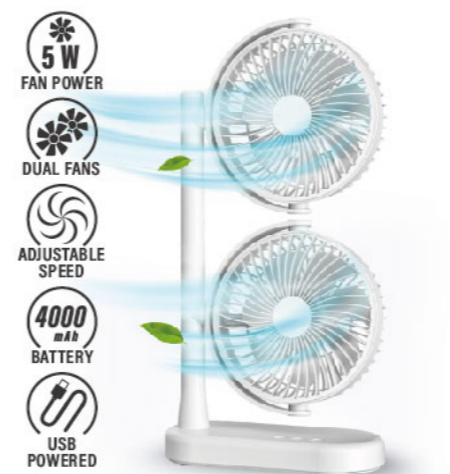

Item FA02-010
Dimensions L202*W90*H380mm
Packing 10 PCS / 0.09 CBM