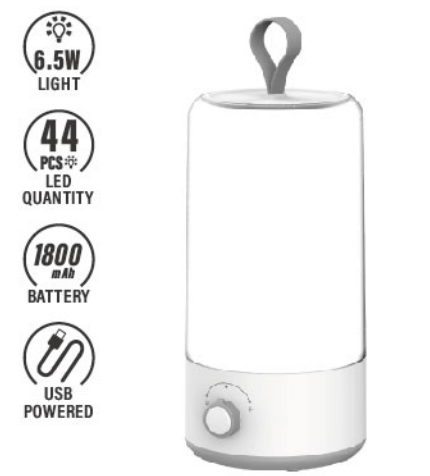

6.5W LIGHT
44 PCS* LED QUANTITY
1800mAh BATTERY
USB POWERED

Item LG03-114 | **Dimensions** L118*W128*H278mm | **Packing** 12 PCS / 0.06 CBM