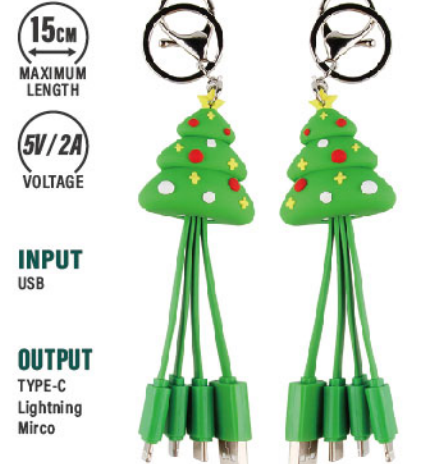

Item UC06-019 | Length 15 cm | Packing 250PCS / 0.04CBM