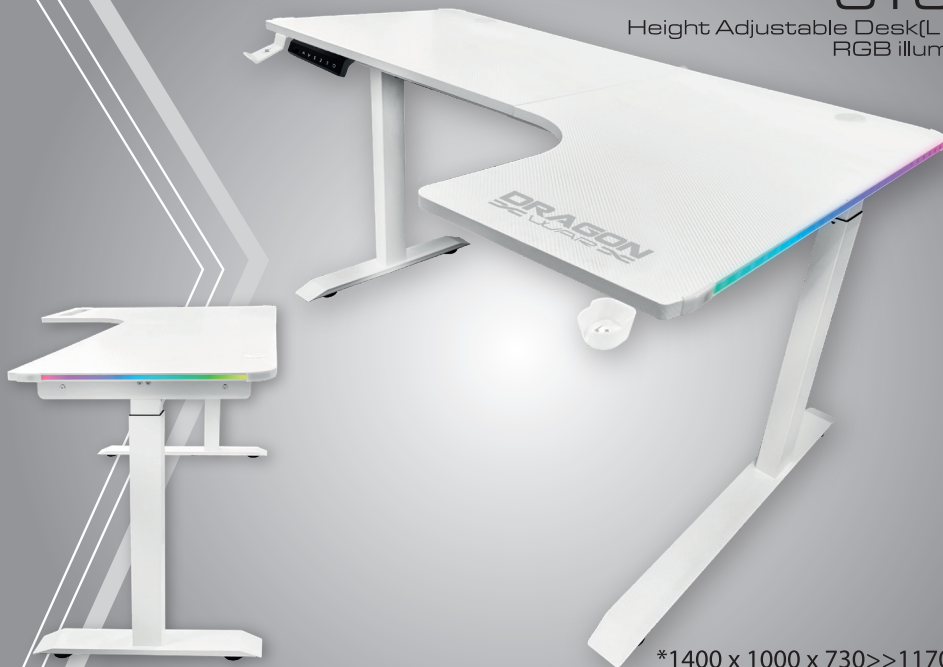

GT015

Height Adjustable Desk(L Shape)
RGB illumination

*1400 x 1000 x 730>>1170(H)mm

WWW.DRAGONWAR.JP
WWW.WEGA-HK.COM