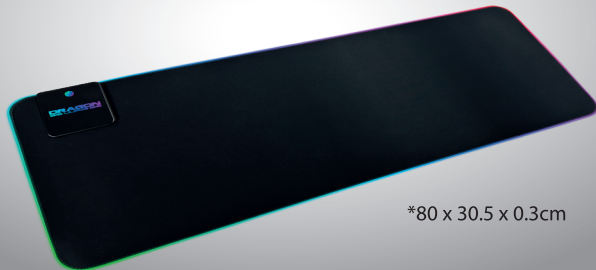

EV250

Wireless Vertical Mouse

GP-017

RGB illumination Mouse Pad
Wireless Charging Function

*80 x 30.5 x 0.3cm

*80 x 30.5 x 0.3cm

GP-018

RGB illumination Mouse Pad
Wireless Charging Function

GC019

Gaming Chair

BLACK

GC028

Gaming Chair

REAL GAMING ATTITUDE

GC023

Gaming Chair