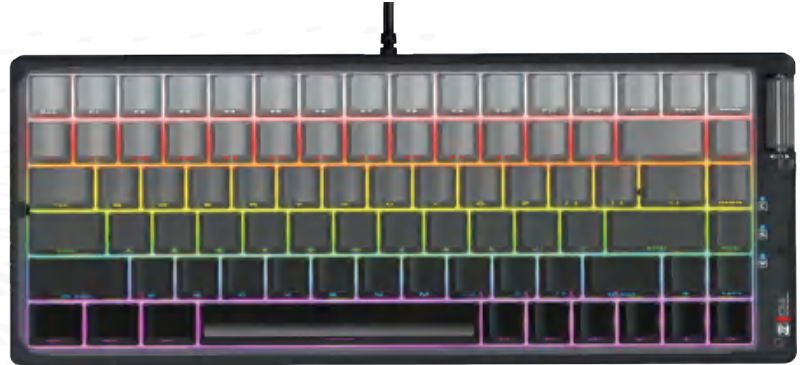

- Mechanical Gaming Keyboard
- RGB Backlighting
- Wired / Wireless Version
- Wired / 2.4GHz / Bluetooth
- 80 Keys / TYPE-C Port

GK980

Dimensions | 398x140x37mm

- Professional Magnetic Switch Gaming Keyboard
- ABS Top and Bottom Covers
- Ultra-Fast 0.5ms Response Time
- 80 Million Keystroke Lifespan
- IP68 Waterproof Rating
- PBT Side-Engraved Gradient Keycaps
- RGB Backlighting with Customizable Lighting Effects
- Comfortable Switch Feel
- 98-Key Layout

K98

Dimensions | 398x140x37mm

- Professional Optical Gaming Keyboard
- Built-in Volume Roller for Seamless Audio Control
- Durable ABS Construction with Vibrant Color Options
- Ultra-Fast 1ms Response Time
- 80 Million Keystroke Lifespan
- IP68 Waterproof Rating
- PBT Keycaps for Enhanced Durability
- Mixed-Color Backlighting
- Comfortable Switch Feel
- 98-Key Layout

K84

Dimensions | 330x132x37 mm

- Optical Gaming Keyboard
- Multi-Color Backlighting
- 84 Keys / USB Port

GK098

Dimensions | 363x141x40 mm

- Professional Optical Gaming Keyboard
- Aluminum Top and ABS Bottom
- Ultra-Fast 1ms Response Time
- 80 Million Keystroke Lifespan
- IP68 Waterproof Rating
- PBT Keycaps for Enhanced Durability
- Mixed-Color Backlighting
- Comfortable and Responsive Switch Feel
- 98-Key Layout