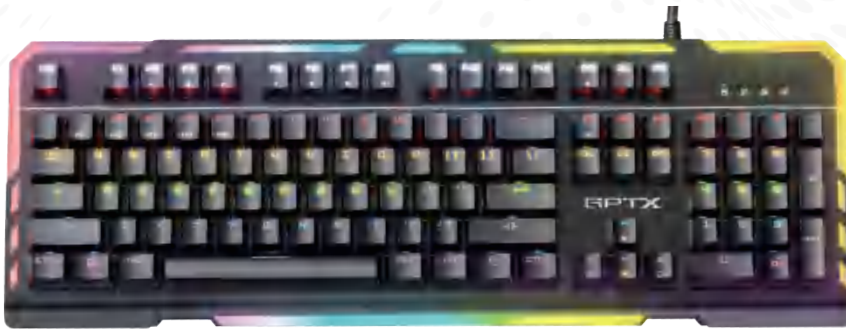

ZK9

Dimensions | 476x180x43 mm

- Optical Gaming Keyboard
- RGB Lighting on Both Sides and RGB Backlighting
- 104 Keys / USB Port

GK919

Dimensions | 454x155x33 mm

- Optical Gaming Keyboard
- Multi-Color Backlighting with Peripheral RGB Backlighting
- 104 Keys / USB Port