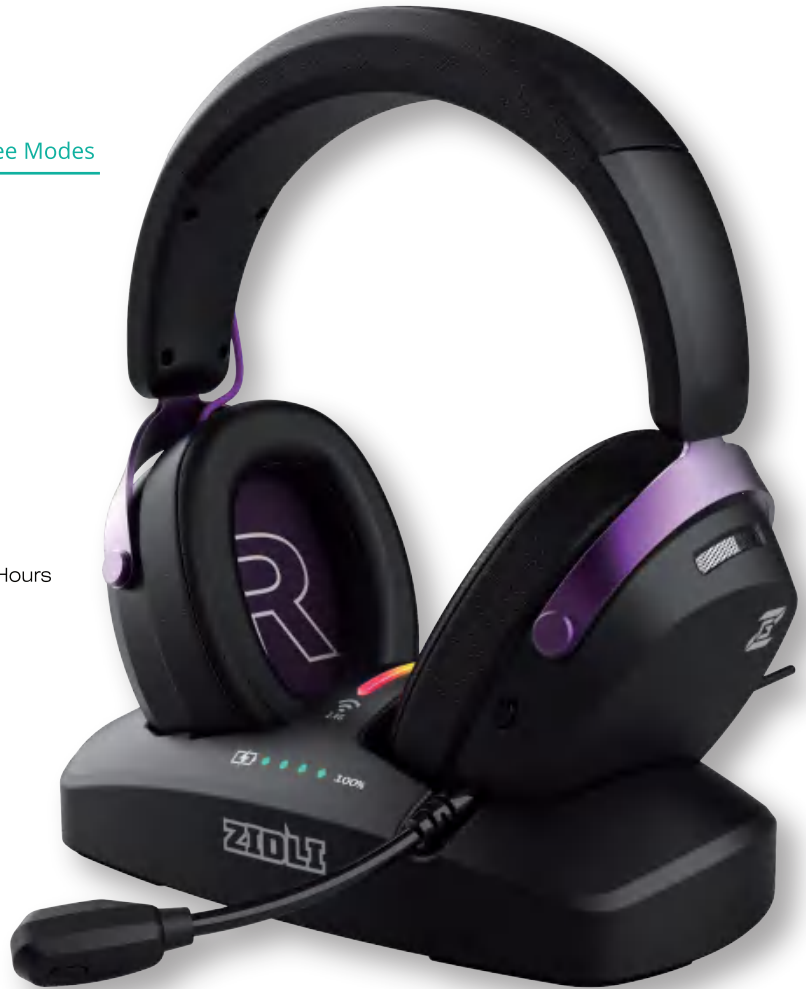

ZIOLI

FH832 PRO

Wireless/Three Modes

Dimensions x Weight 188 x 95 x 195 mm | 570g

- Two-Channel Stereo Sound
- Wireless Range: 10m
- 50mm Driver Unit for Powerful Audio
- Ergonomic & Comfortable Design
- Foldable, Noise-Cancelling, Detachable Microphone
- Auto Sleep Mode After 5 Minutes of Inactivity
- Battery Life: 20+ Hours
- Wireless Automatic Charging Station: Fully Charged in 3 Hours
- Power Indicator: 10%–30%–70%–100%
- Multi-Connectivity: USB, 2.4GHz Wireless, Bluetooth (BT)