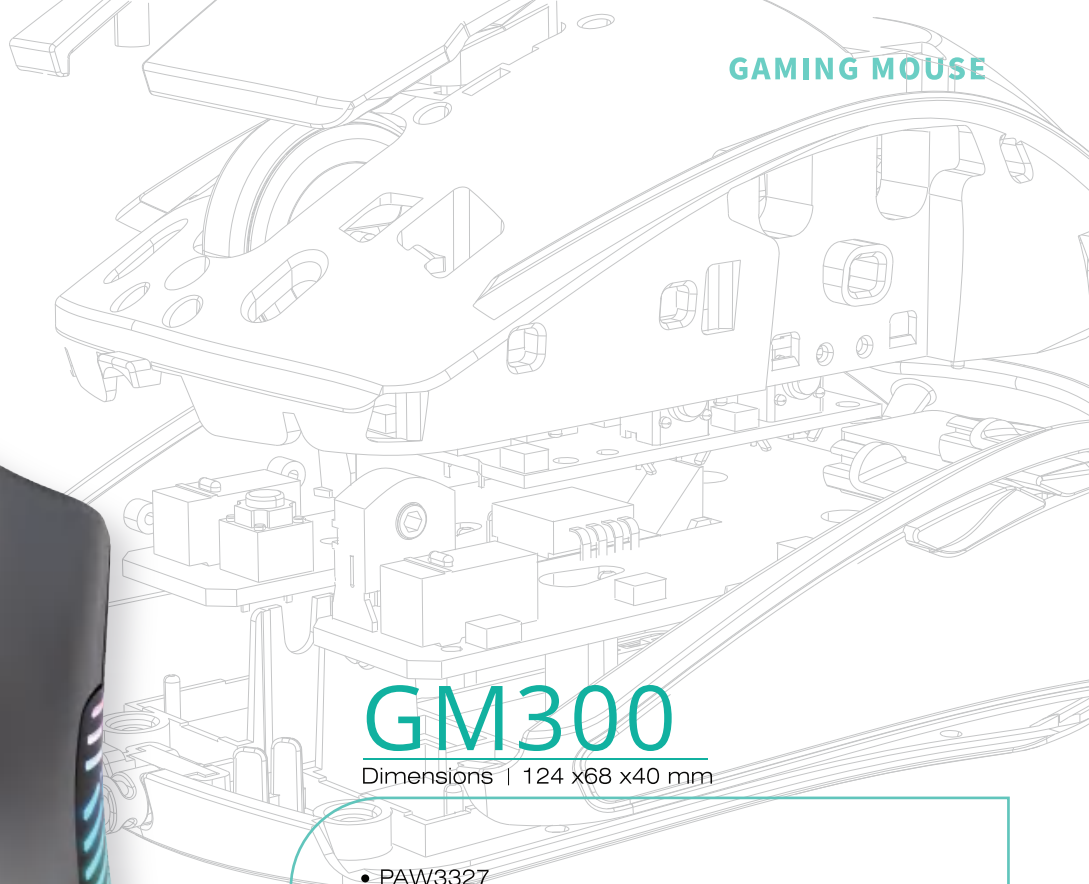

GM300

Dimensions | 124 x68 x40 mm

- PAW3327
- RGB Ambient Lighting
- 7 Adjustable DPI Levels: 800 (Red) / 1200 (Green) / 2000 (Blue) / 2400 (Yellow) / 3000 (Cyan) / 4000 (White) / 6000 (Purple)
- USB Port