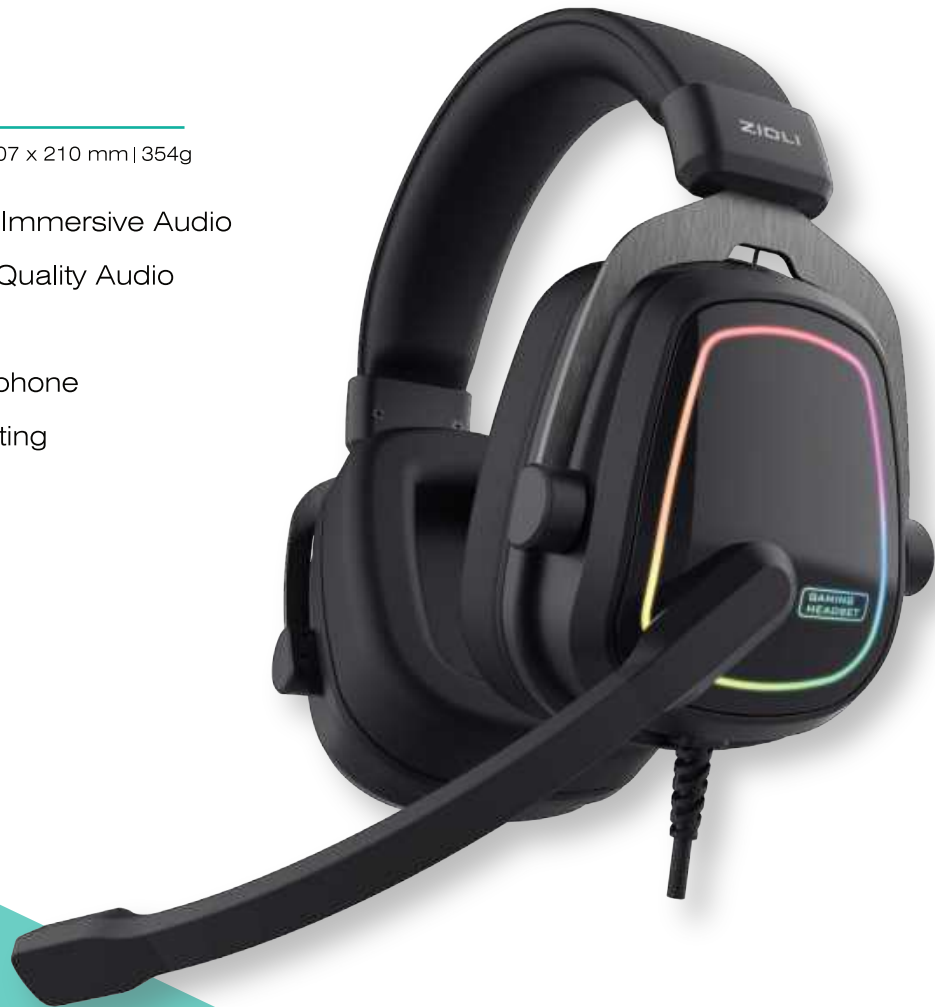

ZIOLI

FH8

Dimensions x Weight 196x 107 x 210 mm | 354g

- 7.1 Surround Sound for Immersive Audio
- 50mm Drivers for High-Quality Audio
- Intuitive Volume Control
- Noise-Cancelling Microphone
- Customizable RGB Lighting
- USB Connectivity