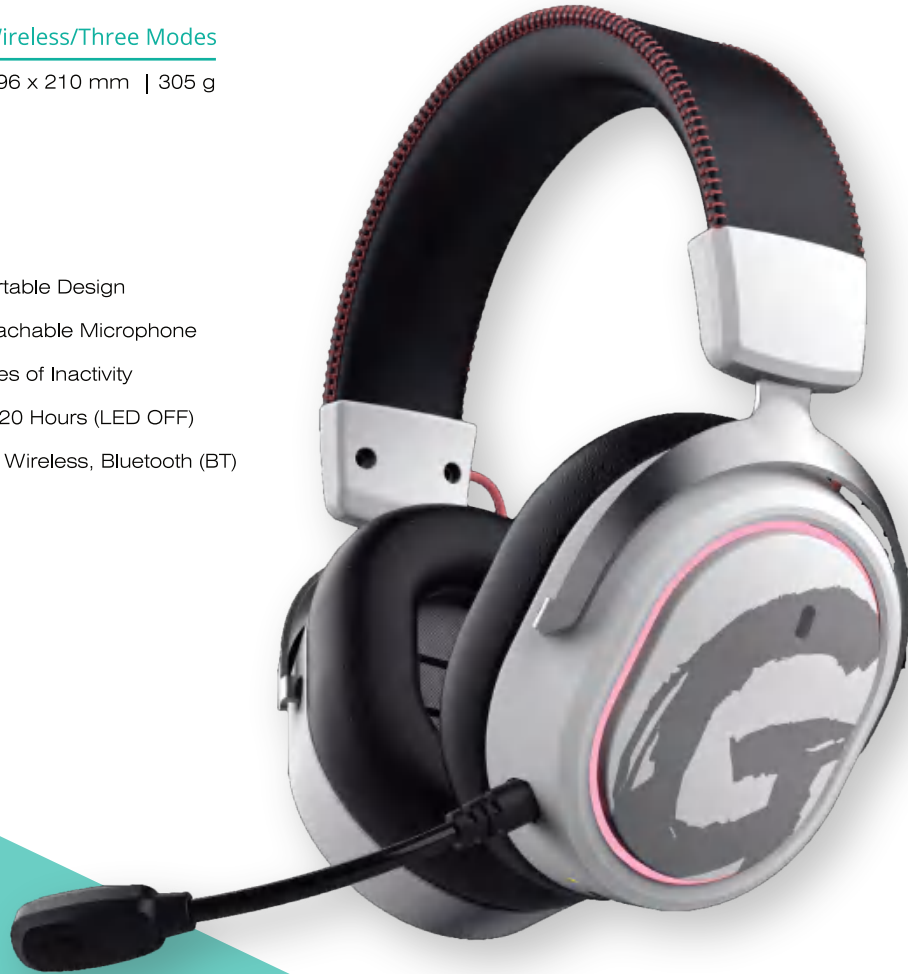

ZIOLI

FH837

Wireless/Three Modes

Dimensions x Weight 182 x 96 x 210 mm | 305 g

- Two-Channel Stereo Sound
- Wireless Range: 10m
- 50mm Driver Unit
- Unique, Ergonomic, and Comfortable Design
- Foldable, Noise-Cancelling, Detachable Microphone
- Auto Sleep Mode after 10 Minutes of Inactivity
- Battery Life: 12 Hours (LED ON) 20 Hours (LED OFF)
- Multi-Connectivity: USB, 2.4GHz Wireless, Bluetooth (BT)