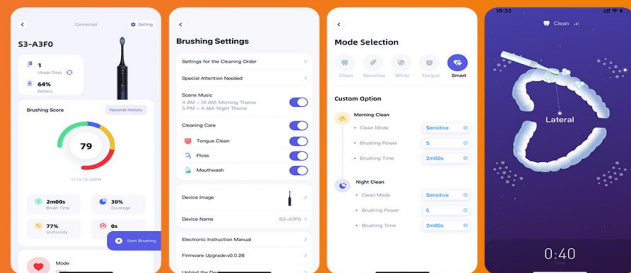

### Ultimate Clean Brush Heads

\*High quality bristles  
\*Tongue Cleaner

## Bitvae Smart S3 Sonic Electric Toothbrush for Adults, 180-Day Battery Life, Travel Case

- With Smart APP: Healthy Brushing Habits with Free Interactive App
- With Smart LED pressure indicator technology
- 5 Smart Modes to suit different gums
- Smart Long Battery Life, 4 hours charge lasting 180 days.
- A built-in 2-minute timer
- Smart Toothbrush Heads with unique high end snowflake design
- More humanization design to better understand user's habits