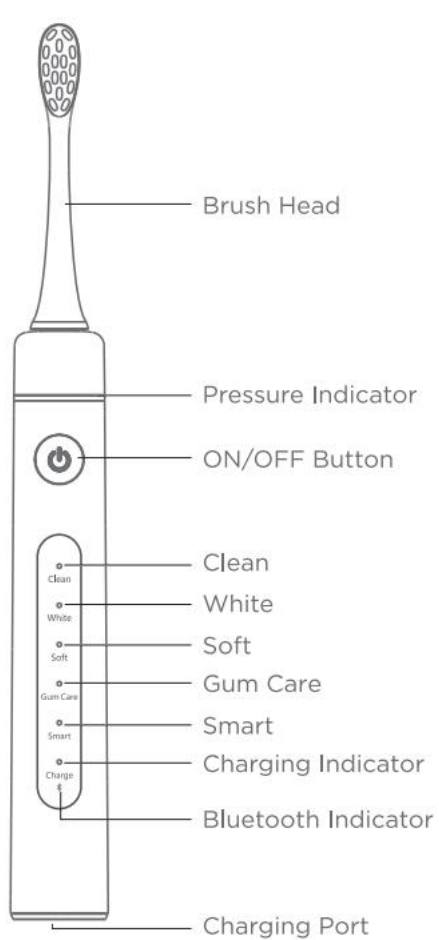

Bitvae S2

Machine Material:ABS

Bristle Material: Dupont BPA free nylon

Brushing Modes: 5 modes

VPM: 41000

Smart Timer: 2 minutes

Charging time: 2 hours

Charging type: USB

Usetime: Up to 30 days

Input: DC 5V/1A

Battery: 2500mAh

Rated power: 2W

Working voltage: DC 3.7V

Waterproof: IPX7