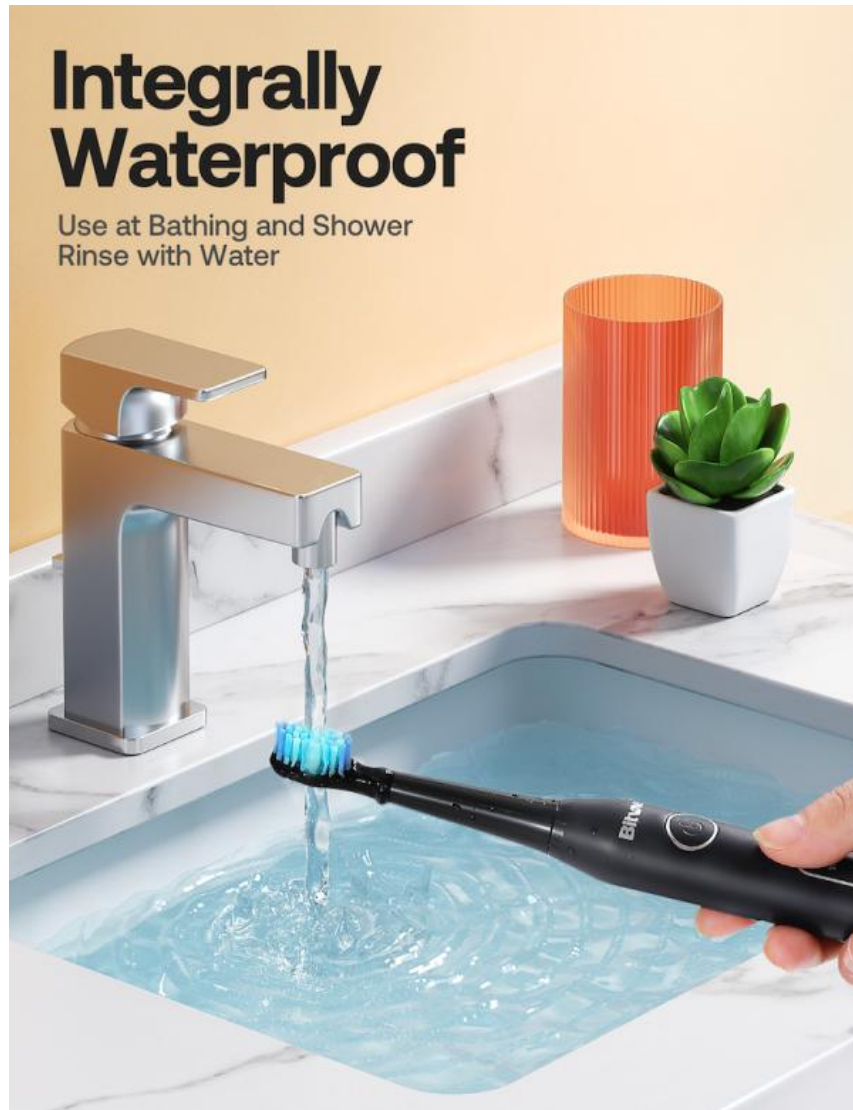

Bitvae D2

Bitvae Daily D2 Electric Toothbrush with 8 Brush Heads and Toothbrush Holder, ADA Accepted

- A Waterproof and non-slip design.
- Replaceable brush heads with unique 3D shape bristles design
- High-frequency vibration effectively removes plaque effectively
- USB world wide charging
- A low-power reminding function
- A 2 minute smart timer
- With 5 modes to suit different gums