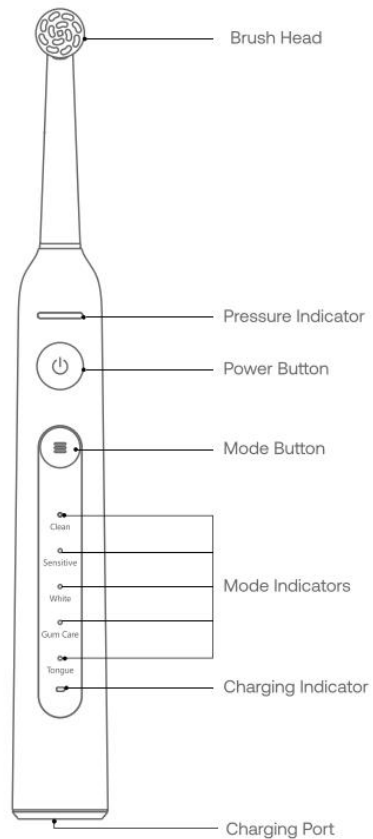

Bitvae R2

Bristle: Dupont
Brushing Modes: 5 modes (Clean, Sensitive, White, Gum Care, Tongue)
VPM: 7000+/-10%rpm
Smart Timer: 2 minutes with 30s pause
Charging time: 3 hours
Charging type: USB
Battery: 1000mAh
Noise levels: ≤65dB
Usetime: Up to 30 days
Input: DC 5V/1A
Rated power: 2W
Waterproof: IPX7
Color: Black/White/Pink