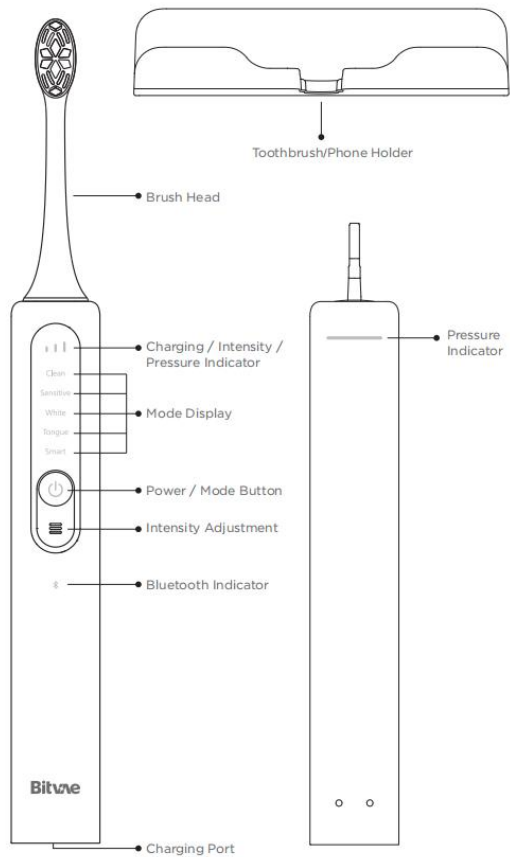

Bitvae S3

- **Machine Material: ABS**
- **Bristle Material: Dupont BPA free nylon**
- **Brushing Modes: 5 modes**
- **VPM: 41000**
- **Smart Timer: 2 minutes**
- **Charging time: 3 hours**
- **Charging type: Type-C**
- **Usetime: Up to 180 days**
- **Input: DC 5V/1A**
- **Battery: 2600mAh**
- **Rated power: 2W**
- **Working voltage: DC 3.7V**
- **Waterproof: IPX7**