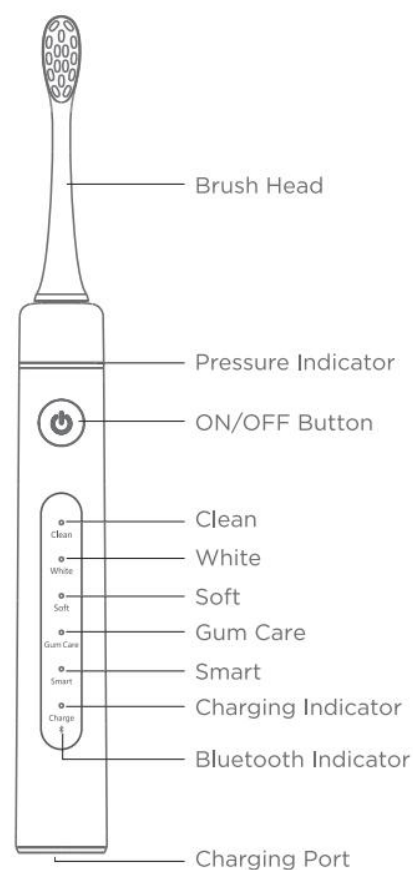

Bitvae S2+HD2

Machine Material:ABS
Bristle Material: Dupont BPA free nylon
Brushing Modes: 5 modes
VPM: 41000
Smart Timer: 2 minutes
Charging time: 2 hours
Charging type: USB
Usetime: Up to 30 days
Input: DC 5V/1A
Battery: 2500mAh
Rated power: 2W
Working voltage: DC 3.7V
Waterproof: IPX7