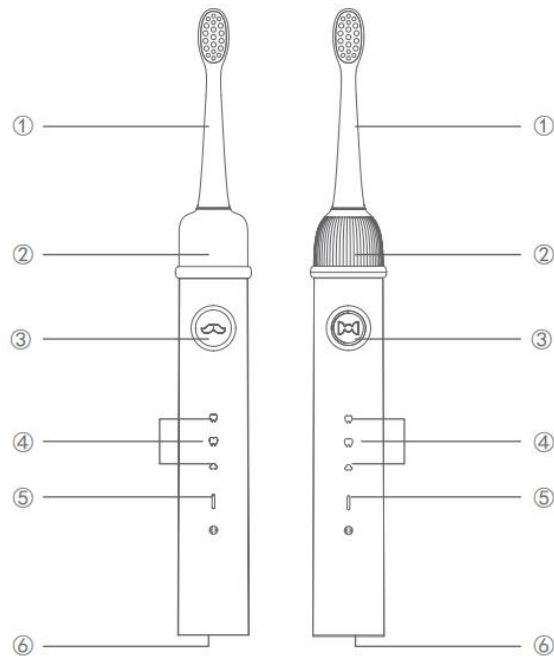

Bitvae K7S

- ① Brush Head
- ② Pressure Indicator
- ③ Power/Mode Button
- ④ Mode Indicator (Mild, Soft, Gum)
- ⑤ Charging Indicator / Bluetooth Indicator
- ⑥ Type-C Charging Port

Machine Material:ABS

Bristle Material: Dupont BPA free nylon

Brushing Modes: 5 modes

VPM: 40800

Smart Timer: 2 minutes

Charging time: 2 hours

Charging type: USB

Usetime: Up to 30 days

Input: DC 5V/1A

Battery: 350mAH

Rated power: 1.5W

Working voltage: DC 3.7V

Waterproof: IPX7